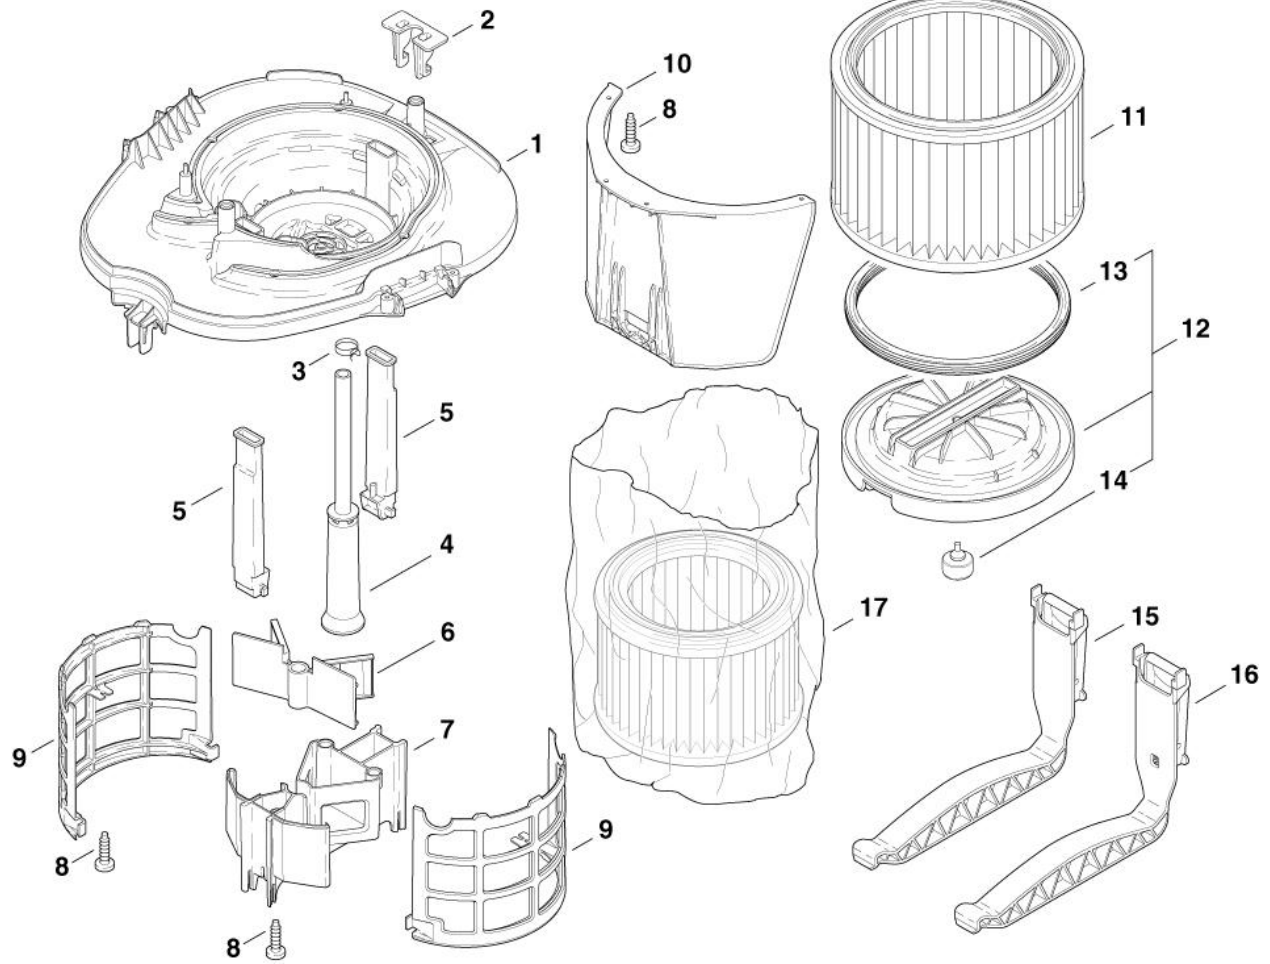

Nilfisk [2020/Oct]/Vacuum Cleaners/Industrial Vacuum Cleaners/Industrial Health & Safety Wet & Dry/ATTIX 5/7 L-M-H/ATTIX 761-2M XC (101301379428328700ALT)/Filter, cleaning system 560-2M, 761-2M