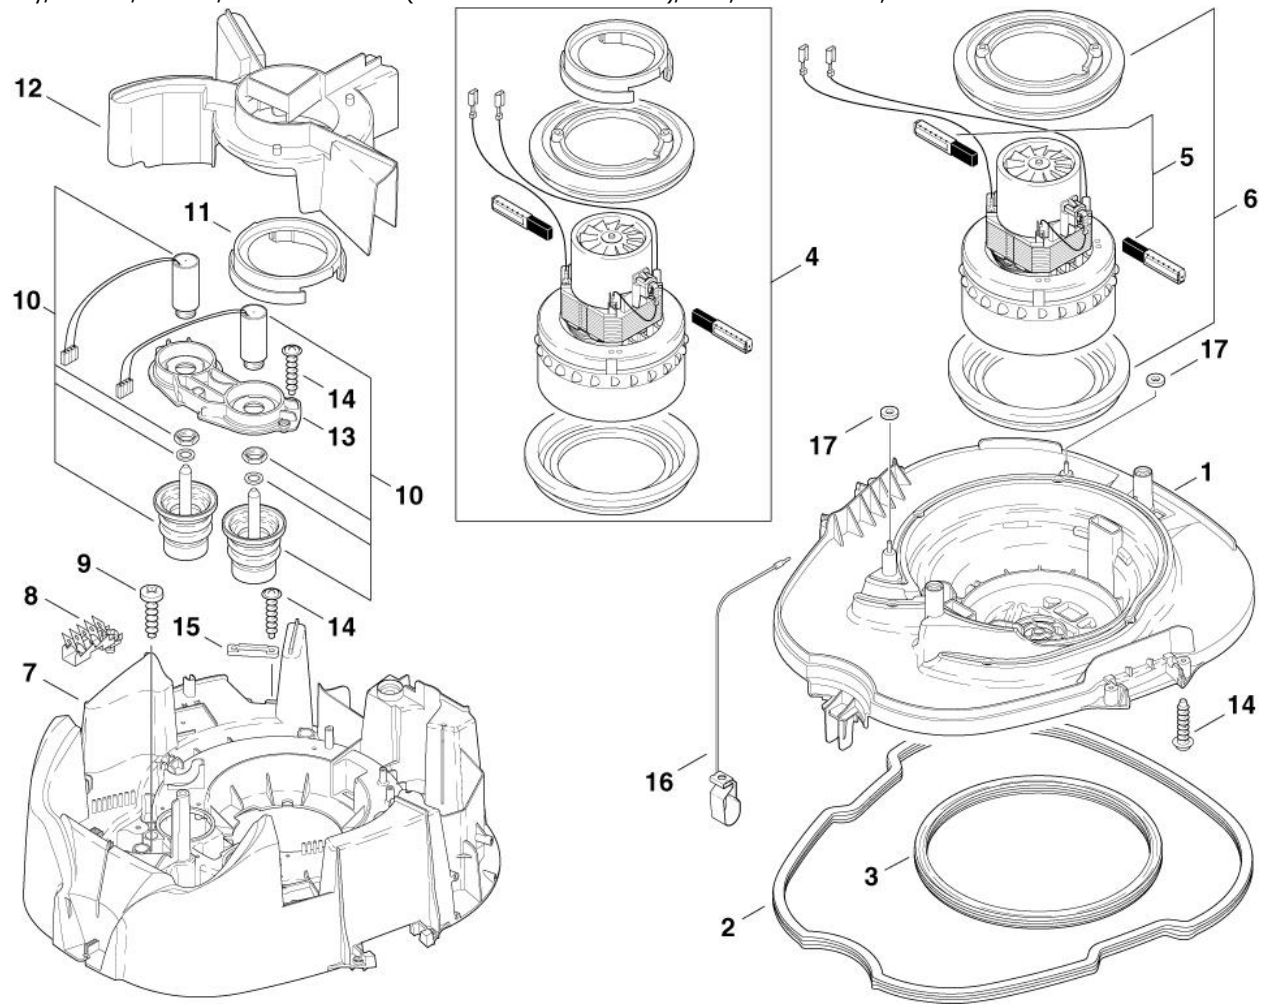

Nilfisk [2020/Oct]/Vacuum Cleaners/Industrial Vacuum Cleaners/Industrial Health & Safety Wet & Dry/ATTIX 5/7 L-M-H/ATTIX 761-2M XC (101301379428328700ALT)/Base, motor 560-2M, 761-2M