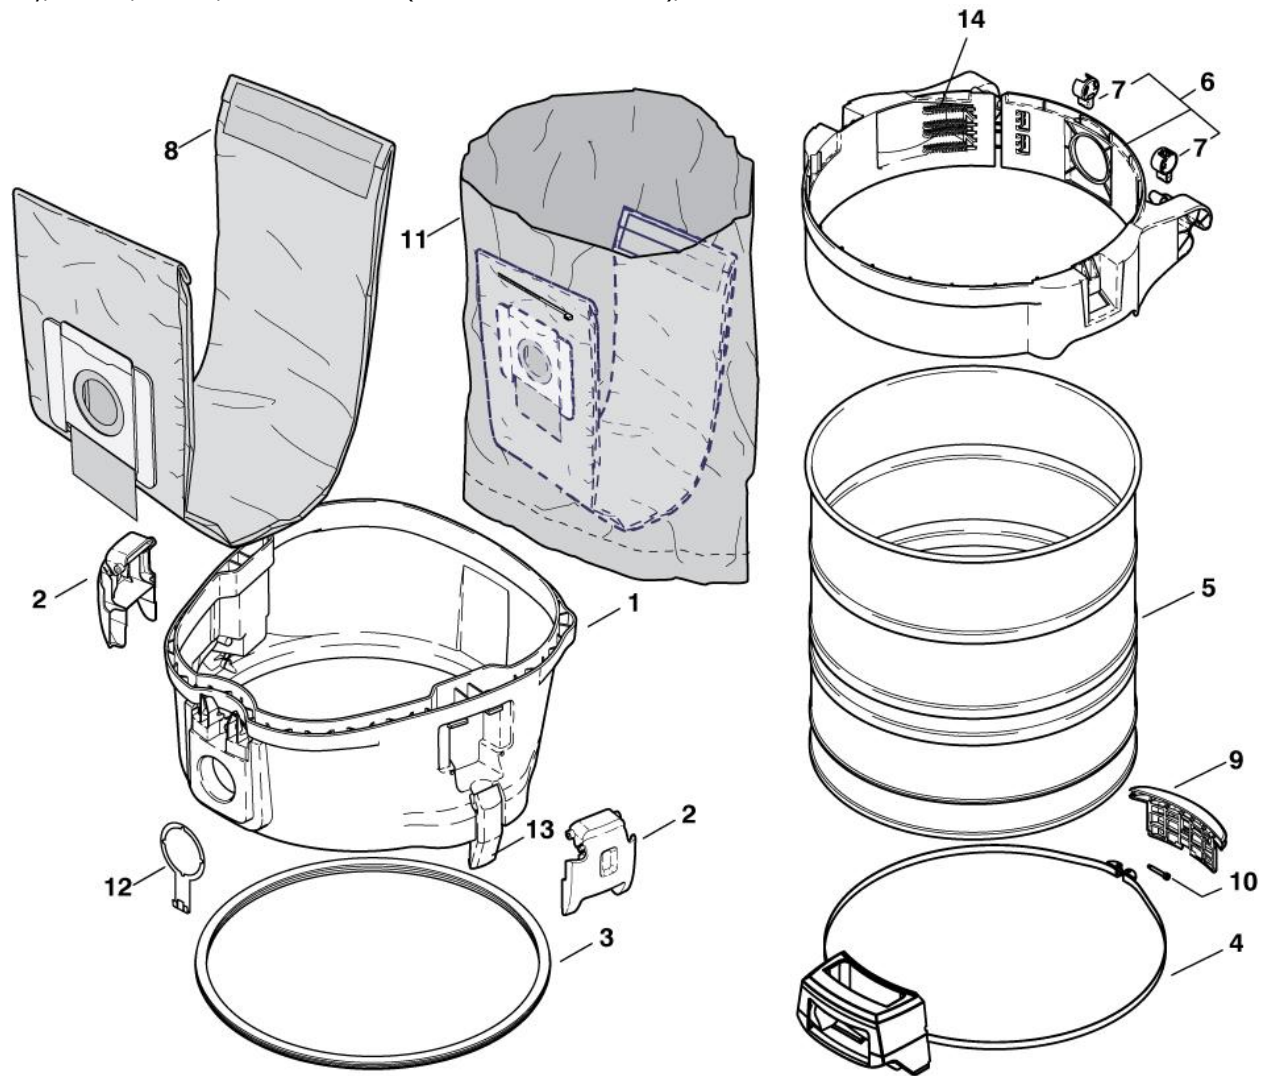

Nilfisk [2020/Oct]/Vacuum Cleaners/Industrial Vacuum Cleaners/Industrial Health & Safety Wet & Dry/ATTIX 5/7 L-M-H/ATTIX 761-2M XC (101301379428328700ALT)/Container 751