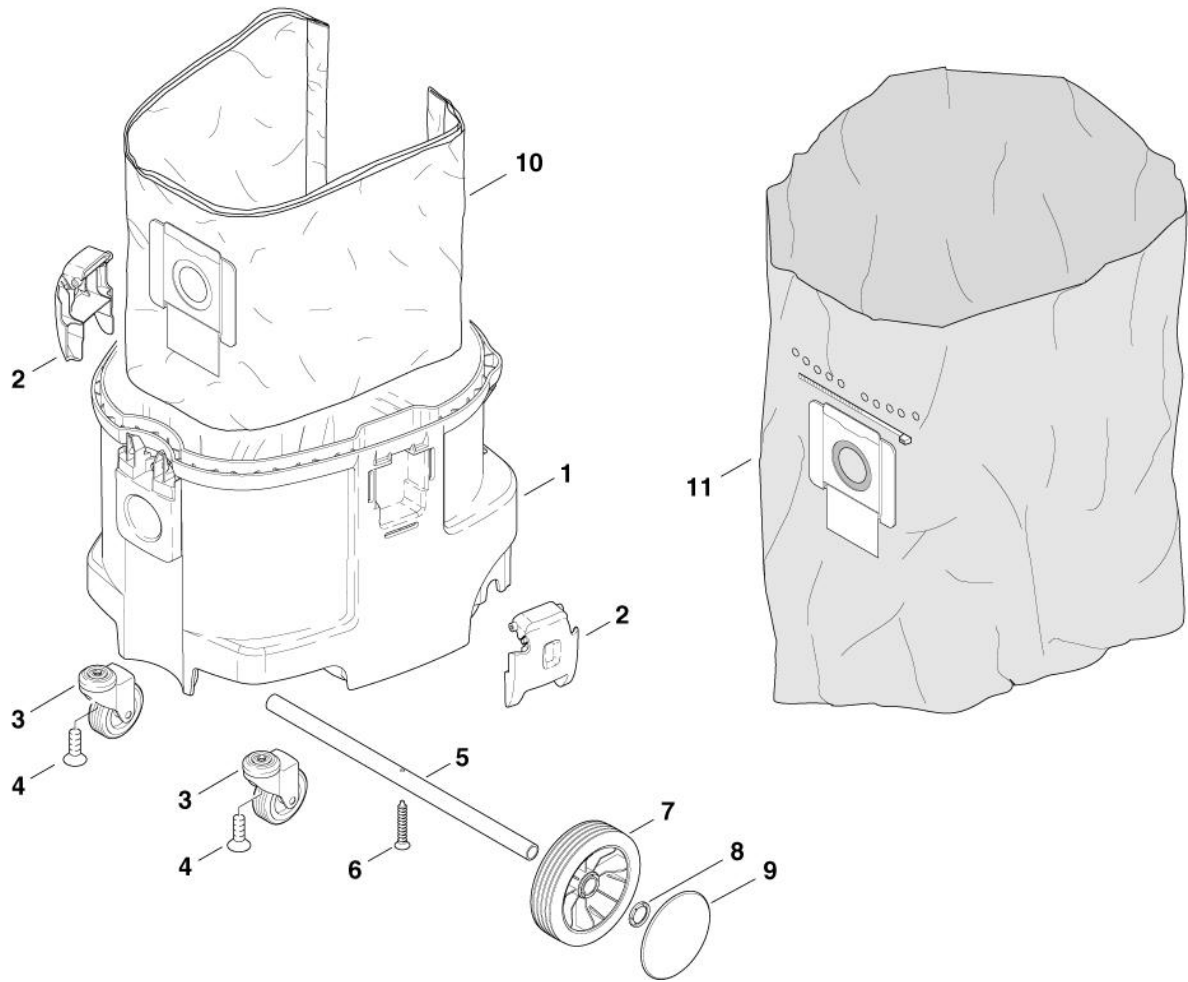

Nilfisk [2020/Oct]/Vacuum Cleaners/Industrial Vacuum Cleaners/Industrial Health & Safety Wet & Dry/ATTIX 5/7 L-M-H/ATTIX 761-2M XC (101301379428328700ALT)/Container 550
ATTIX 550-2M, 550-0H,550-2H